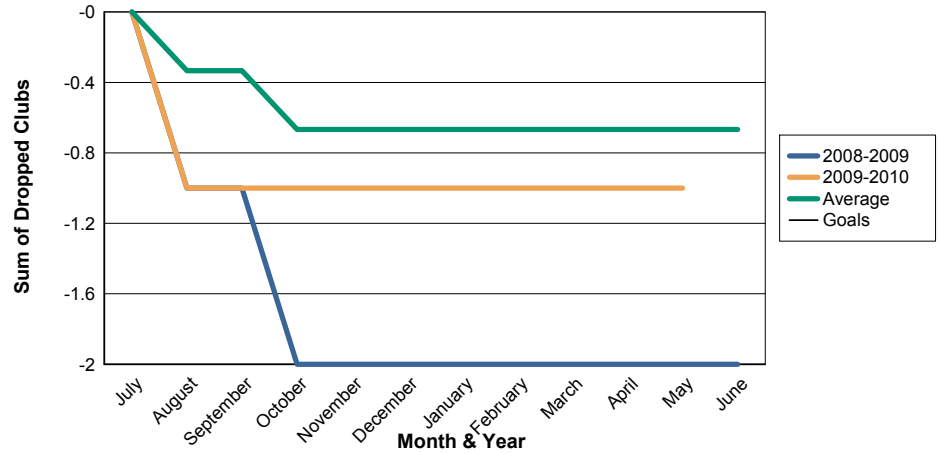

3 Year Comparisons for GMT Constitutional Area 4

By GMT District

As of May 2010

Sum of New Clubs/ Month & Year

For District 115CN

Sum of Dropped Clubs/ Month & Year

For District 115CN

Sum of Net Clubs/ Month & Year