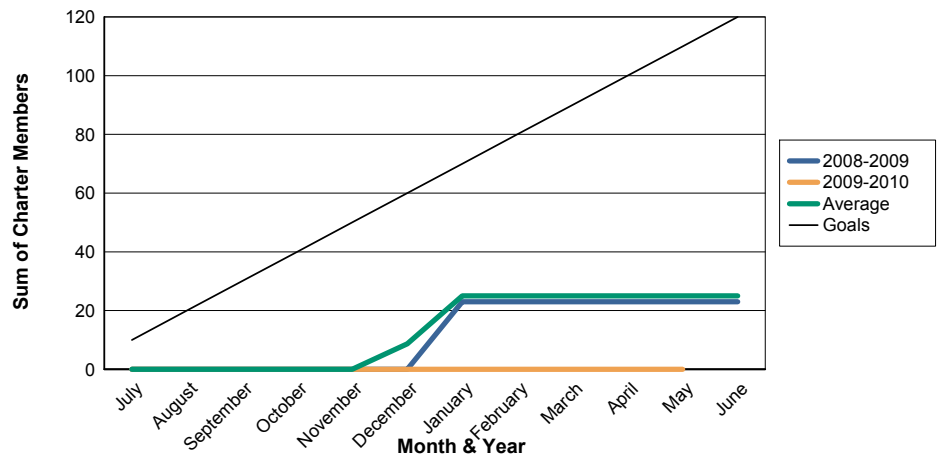

Sum of Charter Members/ Month & Year

For District 115CN