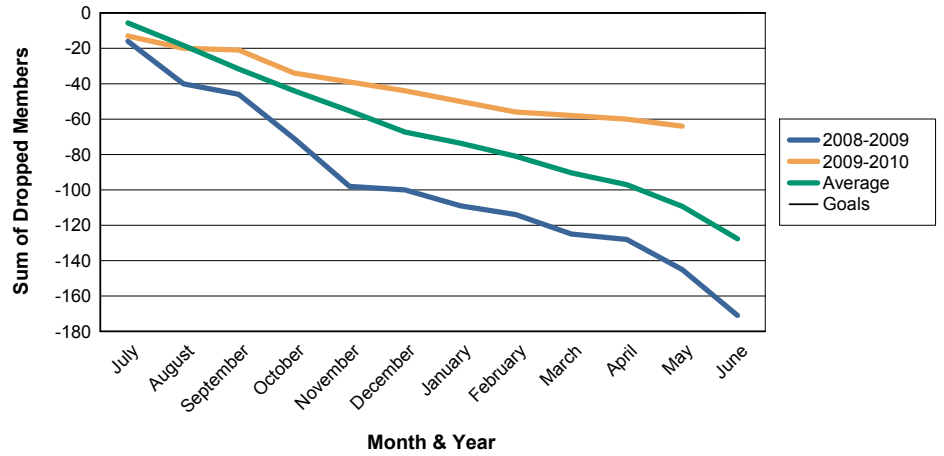

Sum of Dropped Members/ Month & Year

For District 115CN