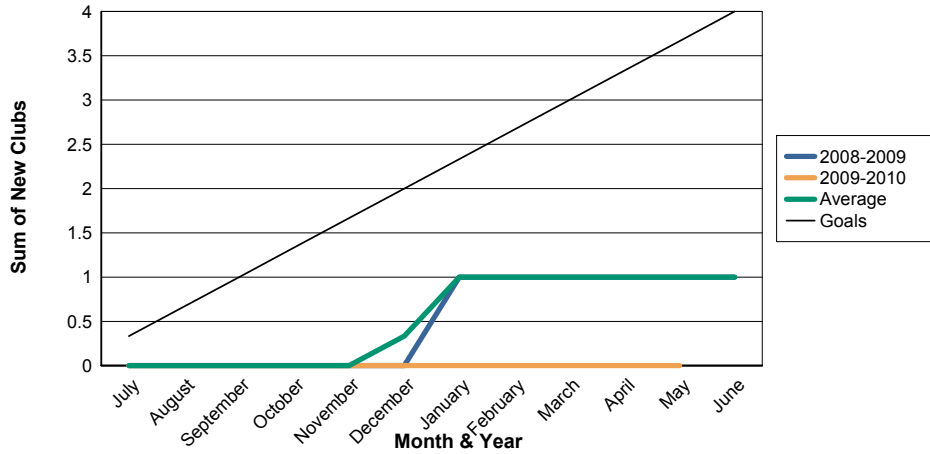

3 Year Comparisons for GMT Constitutional Area 4

By GMT District

As of May 2010

Sum of New Clubs/ Month & Year

For District 115CN

Sum of Dropped Clubs/ Month & Year

For District 115CN

Sum of Net Clubs/ Month & Year