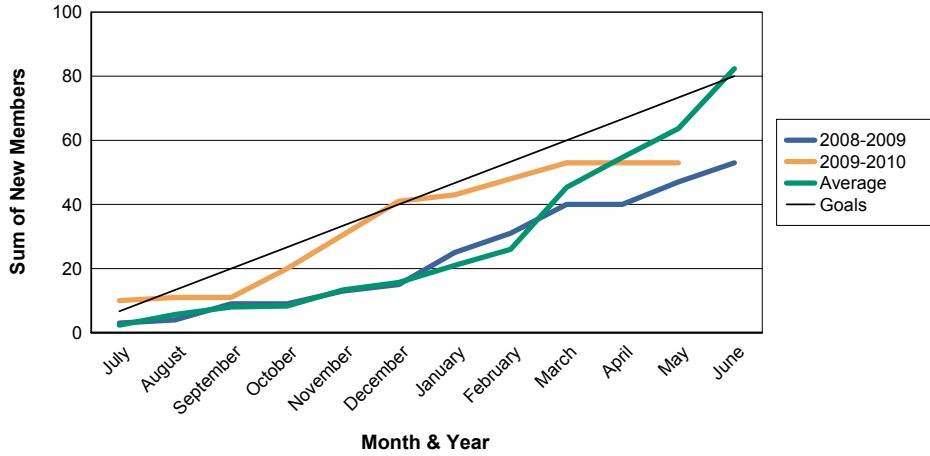

3 Year Comparisons for GMT Constitutional Area 4

By GMT District

As of May 2010

Sum of New Clubs/ Month & Year

For District 115CN

Sum of Dropped Clubs/ Month & Year

For District 115CN

Sum of Net Clubs/ Month & Year

For District 115CN

Sum of Charter Members/ Month & Year

For District 115CN

3 Year Comparisons for GMT Constitutional Area 4

By GMT District

As of May 2010

Sum of New Members/ Month & Year

For District 115CN