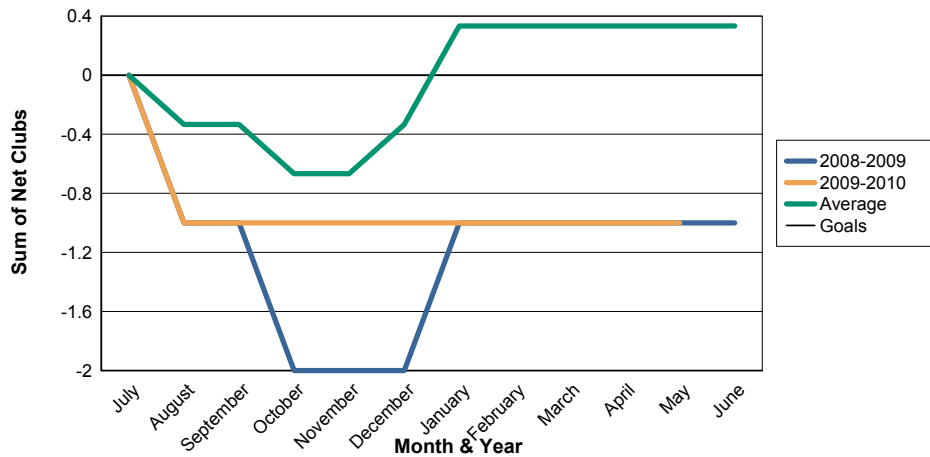

Sum of Net Clubs/ Month & Year

For District 115CN